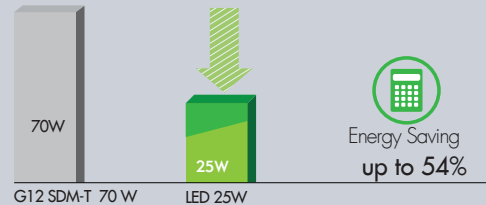

Isı Özellikleri / Heat Characteristics

Tasarruf / Energy Saving