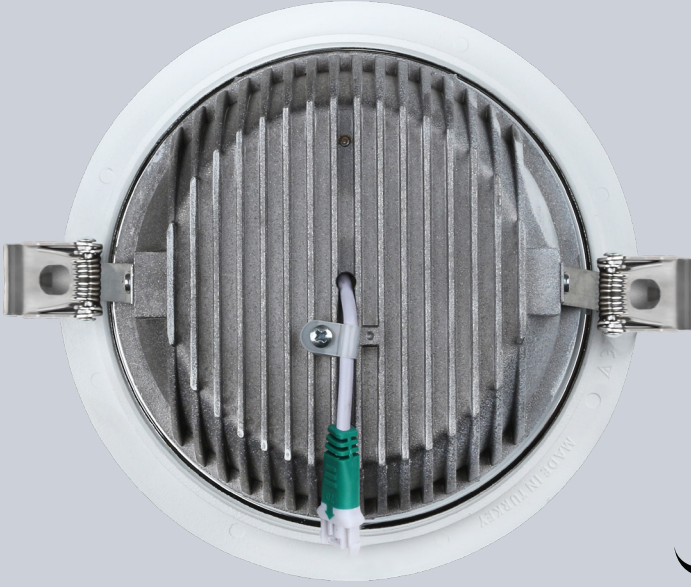

Standart Renkler / Stock Colors

- RAL9016 Beyaz
  White
- RAL9009 Metalik Gri
  Metallic Gray
- RAL9005 Siyah
  Black

Kaplama / Surface Treatment

- İpek Parlak
  Silk Polished
- ⊕ Kumlama
  Sand Treatment

Özel renk ve kaplama seçenekleri için lütfen satış ekibimize danışınız.
Ask our sales team for additional colors and surface treatment options.

EM-SHINE serisi downlightlar, LED teknolojisi ve yüksek dayanımlı sürücüleri ile eski halogen ampüllere kıyasla çok daha az enerji tüketirler. Teknik yapısı ışık kaynağının hacime dengeli bir biçimde ve eşit yoğunlukta dağılmasını sağlar.

Low power consumption while high light efficiency, power consumption just 20% as much as high wattage halogen lamp and mercury lamp at the same luminous condition, it saves energy more than 75% than that traditional light.

Gövde	% 99 Alüminyum
Soğutucu	% 99 Alüminyum
Reflektör	-
Difüzör	Yüksek Kalite İtalyan Üretimi
Led Opsiyonları	Cree / Seul / Samsung
Sürücü Opsiyonları	Aba / Tridonic / Meanwell / Philips

Body	99 % Aluminium
Cooling	99 % Aluminium
Reflector	-
Diffuser	High Quality Made in Italy
Led Options	Cree / Seul / Samsung
Driver Options	Aba / Tridonic / Meanwell / Philips

Isı Özellikleri / Heat Characteristics

Tasarruf / Energy Saving