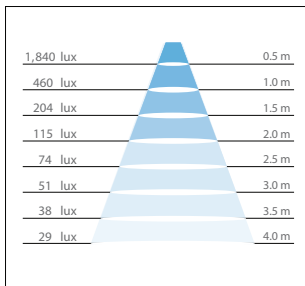

- Minimalist design allows wide usage areas
- Simplified structure for easy installation
- Long life up to **50,000** hours
- Superior heat dissipation performance

Ölçüler / Dimensions

Batarya Kit Uyumlu
Battery Kit Compatible

Dali Uyumlu
Dali Compatible

	D	Ø	
EAL.280	55	97	
EAL.380	48	117	
EAL.480	54	147	
EAL.680	55	192	

Tüm Ölçüler Milimetre Cinsindedir
All dimensions are in millimeters

Işık ve Lümen Grafiği / Light Curve and Graphics