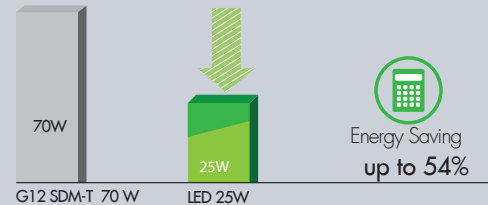

Tasarruf / Energy Saving