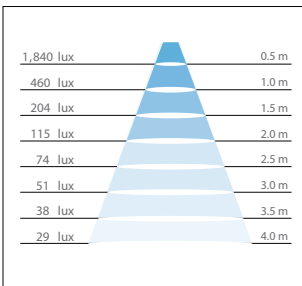

Işık ve Lümen Grafiği / Light Curve and Graphics

Kelvin Değerleri / Kelvin Values

Kelvin Color Temperature	2700K	3000K	3500K	4100K	5000K	6500K
Associated Effects and Moods	Ambient Intimate Personal	Calm Warm	Friendly Inviting	Precise Clean Efficient	Daylight Vibrant	Daylight Alert
Appropriate Applications	Living/Family Rooms Commercial/ Hospitality	Living/Family Rooms Commercial/ Hospitality	Kitchen/Bath Light Commercial	Garage Commercial	Commercial Industrial Institutional	Commercial Industrial Institutional