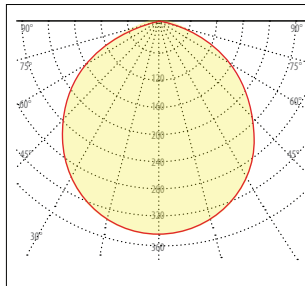

Işık ve Lümen Grafiği / Light Curve and Graphics

Kelvin Değerleri / Kelvin Values

Kelvin Color Temperature	2700K	3000K	3500K	4100K	5000K	6500K
Associated Effects and Moods	Ambient Intimate Personal	Calm Warm	Friendly Inviting	Precise Clean Efficient	Daylight Vibrant	Daylight Alert
Appropriate Applications	Living/Family Rooms Commercial/ Hospitality	Living/Family Rooms Commercial/ Hospitality	Kitchen/Bath Light Commercial	Garage Commercial	Commercial Industrial Institutional	Commercial Industrial Institutional