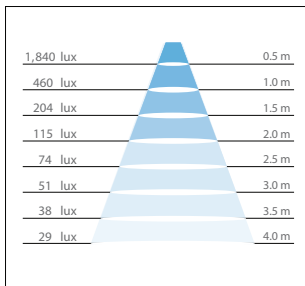

- Minimalist design allows wide usage areas
- Simplified structure for easy installation
- Long life up to **50,000** hours
- Superior heat dissipation performance

Ölçüler / Dimensions

Batarya Kit Uyumlu
Battery Kit Compatible

Dali Uyumlu
Dali Compatible

	D	Ø	H
EAL.283	55	97	97
EAL.383	48	117	117
EAL.483	54	147	147
EAL.683	55	192	192

Tüm Ölçüler Milimetre Cinsindedir
All dimensions are in millimeters

Işık ve Lümen Grafiği / Light Curve and Graphics