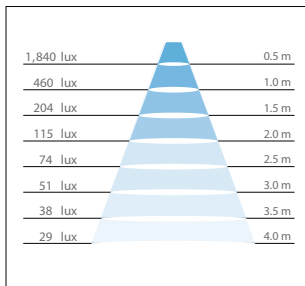

Dali Uyumlu
Dali Compatible

Ölçüler / Dimensions

	D	Ø
EARM.A03-20 / ART.A03-20	125	120
EARM.A03-30 / ART.A03-30	125	120
EARM.A03-40 / ART.A03-40	125	120

Tüm Ölçüler Milimetre Cinsindedir
All dimensions are in millimeters

Işık ve Lümen Grafiği / Light Curve and Graphics

Kelvin Değerleri / Kelvin Values

Kelvin Color Temperature	2700K	3000K	3500K	4100K	5000K	6500K
Associated Effects and Moods	Ambiant Intimate Personal	Calm Warm	Friendly Inviting	Precise Clean Efficient	Daylight Vibrant	Daylight Alert
Appropriate Applications	Living/Family Rooms Commercial/ Hospitality	Living/Family Rooms Commercial/ Hospitality	Kitchen/Bath Light Commercial	Garage Commercial	Commercial Industrial Institutional	Commercial Industrial Institutional