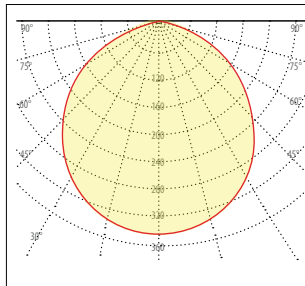

Dali Uyumlu
Dali Compatible

Ölçüler / Dimensions

	D	Ø
EARM.A03-20 / ART.A03-20	125	120
EARM.A03-30 / ART.A03-30	125	120
EARM.A03-40 / ART.A03-40	125	120

Tüm Ölçüler Milimetre Cinsindedir
All dimensions are in millimeters

Işık ve Lümen Grafiği / Light Curve and Graphics

Kelvin Değerleri / Kelvin Values

Kelvin Color Temperature	2700K	3000K	3500K	4100K	5000K	6500K
Associated Effects and Moods	Ambiant Intimate Personal	Calm Warm	Friendly Inviting	Precise Clean Efficient	Daylight Vibrant	Daylight Alert
Appropriate Applications	Living/Family Rooms Commercial/ Hospitality	Living/Family Rooms Commercial/ Hospitality	Kitchen/Bath Light Commercial	Garage Commercial	Commercial Industrial Institutional	Commercial Industrial Institutional