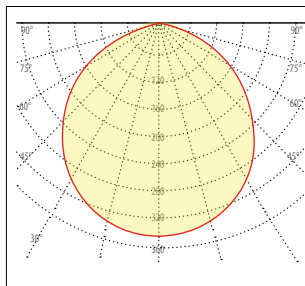

Dali Uyumlu
Dali Compatible

Ölçüler / Dimensions

	D	Ø
EARM.A01-20 / ART.A01-20	125	90
EARM.A01-30 / ART.A01-30	125	90
EARM.A01-40 / ART.A01-40	125	90

Tüm Ölçüler Milimetre Cinsindedir
All dimensions are in millimeters

Işık ve Lümen Grafiği / Light Curve and Graphics

Kelvin Değerleri / Kelvin Values

Kelvin Color Temperature	2700K	3000K	3500K	4100K	5000K	6500K
Associated Effects and Moods	Ambiant Intimate Personal	Calm Warm	Friendly Inviting	Precise Clean Efficient	Daylight Vibrant	Daylight Alert
Appropriate Applications	Living/Family Rooms Commercial/ Hospitality	Living/Family Rooms Commercial/ Hospitality	Kitchen/Bath Light Commercial	Garage Commercial	Commercial Industrial Institutional	Commercial Industrial Institutional