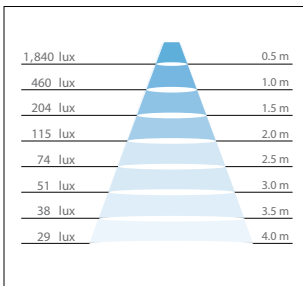

Dali Uyumlu
Dali Compatible

Ölçüler / Dimensions

	D	Ø
EARM.A01-20 / ART.A01-20	125	90
EARM.A01-30 / ART.A01-30	125	90
EARM.A01-40 / ART.A01-40	125	90

Tüm Ölçüler Milimetre Cinsindedir
All dimensions are in millimeters

Işık ve Lümen Grafiği / Light Curve and Graphics

Kelvin Değerleri / Kelvin Values

Kelvin Color Temperature	2700K	3000K	3500K	4100K	5000K	6500K
Associated Effects and Moods	Ambiant Intimate Personal	Calm Warm	Friendly Inviting	Precise Clean Efficient	Daylight Vibrant	Daylight Alert
Appropriate Applications	Living/Family Rooms Commercial/ Hospitality	Living/Family Rooms Commercial/ Hospitality	Kitchen/Bath Light Commercial	Garage Commercial	Commercial Industrial Institutional	Commercial Industrial Institutional