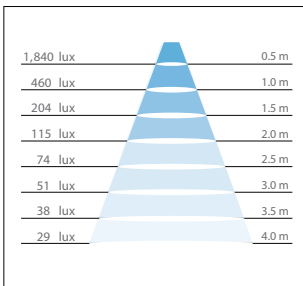

Dali Uyumlu
Dali Compatible

Ölçüler / Dimensions

	D	W	H
EALC.210	90	210	112

Tüm Ölçüler Milimetre Cinsindedir
All dimensions are in millimeters

Işık ve Lümen Grafiği / Light Curve and Graphics

Kelvin Değerleri / Kelvin Values

Kelvin Color Temperature	2700K	3000K	3500K	4100K	5000K	6500K
Associated Effects and Moods	Ambient Intimate Personal	Calm Warm	Friendly Inviting	Precise Clean Efficient	Daylight Vibrant	Daylight Alert
Appropriate Applications	Living/Family Rooms Commercial/ Hospitality	Living/Family Rooms Commercial/ Hospitality	Kitchen/Bath Light Commercial	Garage Commercial	Commercial Industrial Institutional	Commercial Industrial Institutional