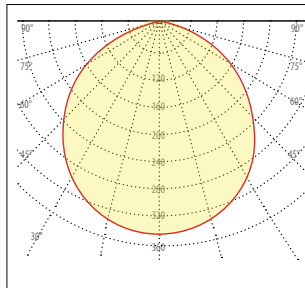

Difüzör Efekt / Diffuser Effect

Ölçüler / Dimensions

Batarya Kit Uyumlu
Battery Kit CompatibleDali Uyumlu
Dali Compatible

	D	Ø
EAL.448	35	160
EAL.648	35	210
EAL.848	35	260
EAL.1048	35	320

Tüm Ölçüler Milimetre Cinsindedir
All dimensions are in millimeters

Işık ve Lümen Grafiği / Light Curve and Graphics

Kelvin Değerleri / Kelvin Values

Kelvin Color Temperature	2700K	3000K	3500K	4100K	5000K	6500K
Associated Effects and Moods	Ambient Intimate Personal	Calm Warm	Friendly Inviting	Precise Clean Efficient	Daylight Vibrant	Daylight Alert
Appropriate Applications	Living/Family Rooms Commercial/ Hospitality	Living/Family Rooms Commercial/ Hospitality	Kitchen/Bath Light Commercial	Garage Commercial	Commercial Industrial Institutional	Commercial Industrial Institutional