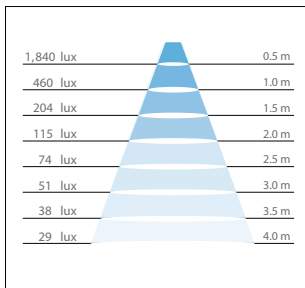

Difüzör Efekt / Diffuser Effect

Ölçüler / Dimensions

Batarya Kit Uyumlu
Battery Kit CompatibleDali Uyumlu
Dali Compatible

	D	Ø
EAL.448	35	160
EAL.648	35	210
EAL.848	35	260
EAL.1048	35	320

Tüm Ölçüler Milimetre Cinsindedir
All dimensions are in millimeters

Işık ve Lümen Grafiği / Light Curve and Graphics

Kelvin Değerleri / Kelvin Values

Kelvin Color Temperature	2700K	3000K	3500K	4100K	5000K	6500K
Associated Effects and Moods	Ambient Intimate Personal	Calm Warm	Friendly Inviting	Precise Clean Efficient	Daylight Vibrant	Daylight Alert
Appropriate Applications	Living/Family Rooms Commercial/ Hospitality	Living/Family Rooms Commercial/ Hospitality	Kitchen/Bath Light Commercial	Garage Commercial	Commercial Industrial Institutional	Commercial Industrial Institutional